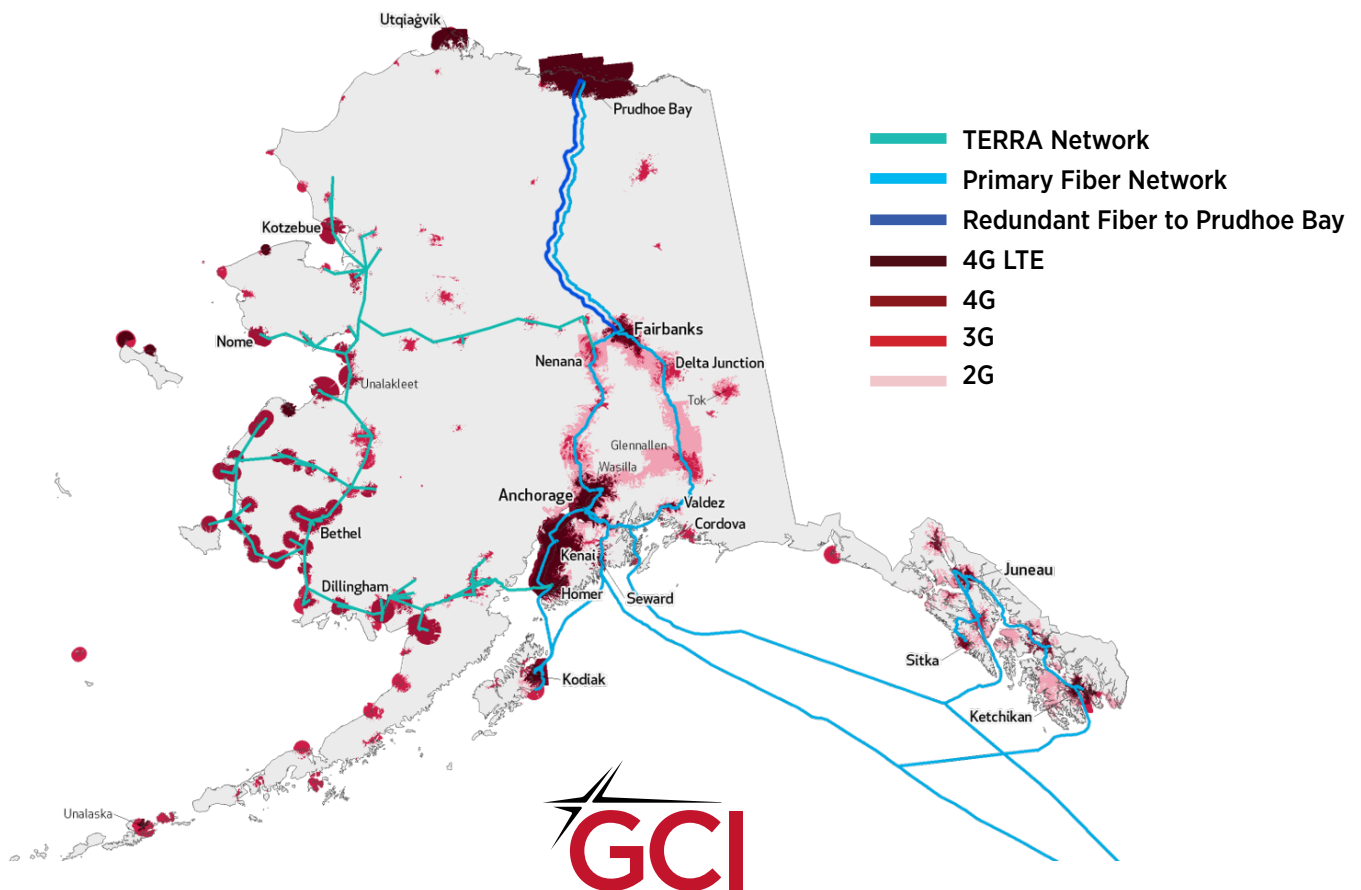

# GCI'S STATEWIDE NETWORK COVERAGE

GCI is the nation's premier provider of Arctic connectivity.

We have invested more than \$3 billion in private capital to build a network that covers 97% of Alaskans, and are the only provider to deliver dual-fiber connectivity to the North Slope, providing best-in-class LTE technology to Alaska's oil fields.